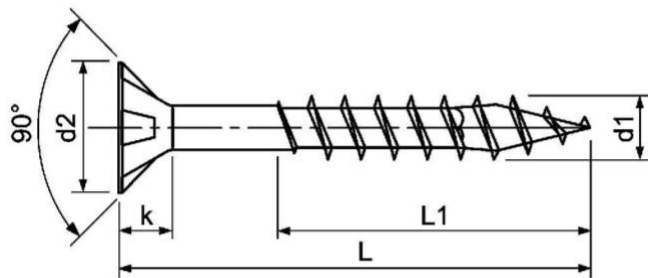

SPAX Universal screw, partial thread, countersunk head, T-STAR plus, 4CUT, WIROX

Torx T20 = blade size: T20
L = total length: 35 mm
L1 = thread length: 23 mm
d1 = thread diameter: 4 mm
d2 = head diameter: 8 mm
k = head length: 4 mm

1000x Part number: 0191010400355 EAN: 4003530096815

50x Part number: 4191010400352 EAN: 4003530191763

<https://www.spax.com/de-de/p/universalschraube-teilgewinde-senkkopf-t-star-plus-4cut-wirox.html#accordion-3b9e07a90f-item-950f2beef1?variant=4191010400352>

SPAX Universal screw, full thread, countersunk head, T-STAR plus, 4CUT, WIROX

Torx T10 = blade size: T10
Ls = total length: 12 mm
LgV = thread length: 10 mm
d1 = thread diameter: 3 mm
dk = head diameter: 6 mm
k = head length: 2.5 mm

1000x Part number: 1191010300125 EAN: 4003530105999

30x Part number: 4191010300121 EAN: 4003530257582

<https://www.spax.com/de-de/p/universalschraube-vollgewinde-senkkopf-t-star-plus-4cut-wirox.html?variant=1191010300123>