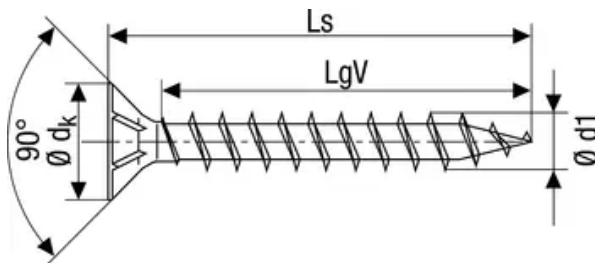

SPAX Universal screw, partial thread, countersunk head, T-STAR plus, 4CUT, WIROX

Torx T20 = blade size: T20
L = total length: 35 mm
L1 = thread length: 23 mm
d1 = thread diameter: 4 mm
d2 = head diameter: 8 mm
k = head length: 4 mm

1000x Part number: 0191010400355 EAN: 4003530096815

50x Part number: 4191010400352 EAN: 4003530191763

<https://www.spax.com/de-de/p/universalschraube-teilgewinde-senkkopf-t-star-plus-4cut-wirox.html#accordion-3b9e07a90f-item-950f2beef1?variant=4191010400352>

SPAX Universal screw, full thread, countersunk head, T-STAR plus, 4CUT, WIROX

Torx T10 = blade size: T10
Ls = total length: 12 mm
LgV = thread length: 10 mm
d1 = thread diameter: 3 mm
dk = head diameter: 6 mm
k = head length: 2.5 mm

1000x Part number: 1191010300125 EAN: 4003530105999

30x Part number: 4191010300121 EAN: 4003530257582

<https://www.spax.com/de-de/p/universalschraube-vollgewinde-senkkopf-t-star-plus-4cut-wirox.html?variant=1191010300123>